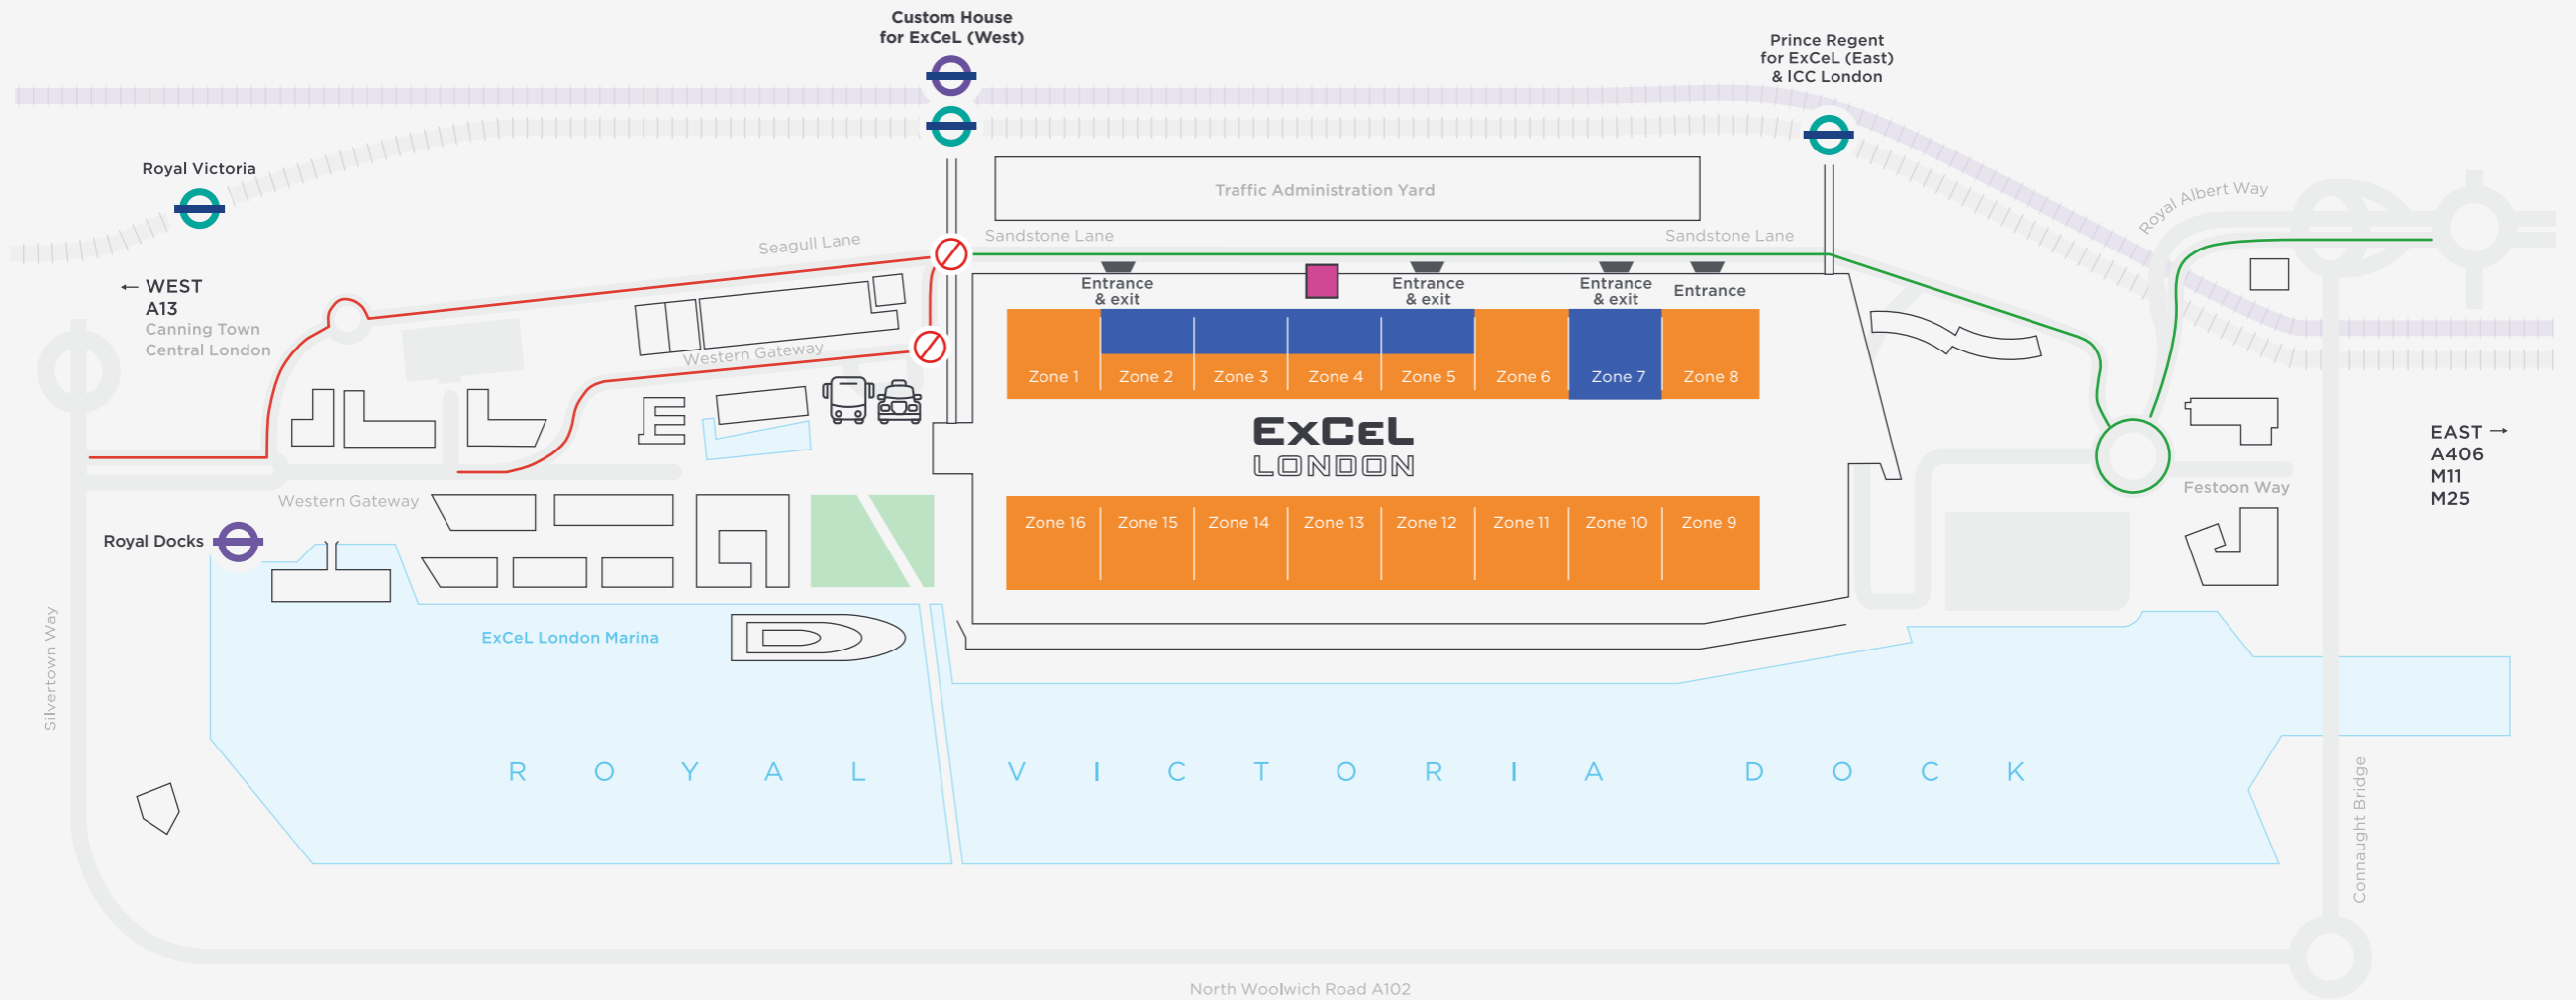

ExCeL campus travel map

Key

1,867 total spaces in venue car park

Coach, bus and taxi drop-off

IFS Cloud Cable Car

Venue car park for cars

1,650 spaces for cars with 80 accessible spaces and access to the venue via level 0 with lifts available

Access route

DLR station

Venue car park for vans

135 spaces for vans

No access to Sandstone Lane or ExCeL car park

Elizabeth line

Traffic office